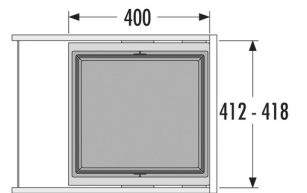

# HAILO AS Cargo Synchro 450 55

**3608461**

GTIN: 4007126368355

For front-mount-door cabinets of 450 mm width

SLIDE

1 BUCKET

**55 L**

TOTAL

Suitable for cabinet width (cm)  
45

## Specifications

Type of installation	Slide	✓
Cabinet-width min. (cm)		45
Cabinet-width max. (cm)		45
Suitable for cabinet width (cm)		45
available Cabinet-depth min. (mm)		405
Sidewall mounted		✓
Slides		covered, dampened slides with self-closing device with fully synchronized over-travel
Side-wall thickness (mm)		16-19
Product dimensions (WxDxH) (mm)		412-418 x 400 x 544
Packing dimensions (WxDxH) (mm)		485 x 445 x 530
System-depth (mm)		400
Lid		Pullout metal/plastic system lid, with anti-slip rubber mat
Number of bins		1
Total volume (l)		55

# PRODUCT SPECIFICATION SHEET

---

Color metal parts	dark grey
Color plastic parts	dark grey
Weight incl. packing (kg)	10,5