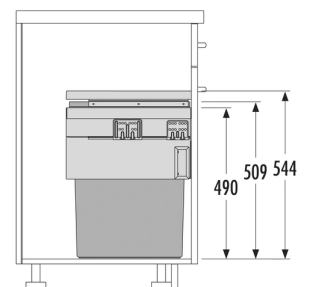

# HAILO AS Cargo Synchro 450 55

**3608461**

GTIN: 4007126368355

For front-mount-door cabinets of 450 mm width

SLIDE

1 BUCKET

**55 L**

TOTAL

Suitable for cabinet width (cm)  
45

## Specifications

Type of installation	Slide	✓
Cabinet-width min. (cm)		45
Cabinet-width max. (cm)		45
Suitable for cabinet width (cm)		45
available Cabinet-depth min. (mm)		405
Sidewall mounted		✓
Slides		covered, dampened slides with self-closing device with fully synchronized over-travel
Side-wall thickness (mm)		16-19
Product dimensions (WxDxH) (mm)		412-418 x 400 x 544
Packing dimensions (WxDxH) (mm)		485 x 445 x 530
System-depth (mm)		400
Lid		Pullout metal/plastic system lid, with anti-slip rubber mat
Number of bins		1
Total volume (l)		55

# PRODUCT SPECIFICATION SHEET

---

Color metal parts	dark grey
Color plastic parts	dark grey
Weight incl. packing (kg)	10,5